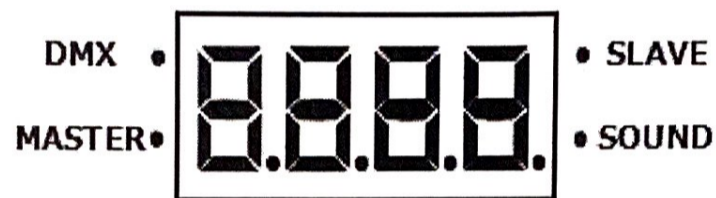

173~187		Function 12
		188~202		Function 13
		203~217		Function 14
		218~232		Function 15
		233~247		Function 16
		248~255		Auto/Sound Control
Ch4		000~255	Movement Speed	Movement Speed From Slow to Fast
Ch5		000~015	Colour Chase	No Function
		015~035		Chase 1
		036~056		Chase 2
		057~076		Chase 3
		078~097		Chase 4
		098~117		Chase 5
		118~138		Chase 6
		139~159		Chase 7
		160~179		Chase 8
		180~200		Chase 9
		201~220		Chase 10
		221~241		Chase 11
	242~255	Chase 12		
Ch6		000~255	Chase Speed	From Slow to Fast

- > DMX ADDRESS SELECTION
- > DMX CHANNEL SELECTION
- > MASTER-SLAVE SELECTION
- > AUTO SPEED SELECTION
- > SOUND CONTROL SENSITIVITY ADJUSTMENT
- > SOUND CONTROL EFFECT SELECTION
- > DIGITAL DISPLAY SWITCH
- > DISPLAY DISPLAY FLIP SETTING
- > CURRENT SOFTWARE VERSION
- > RESET