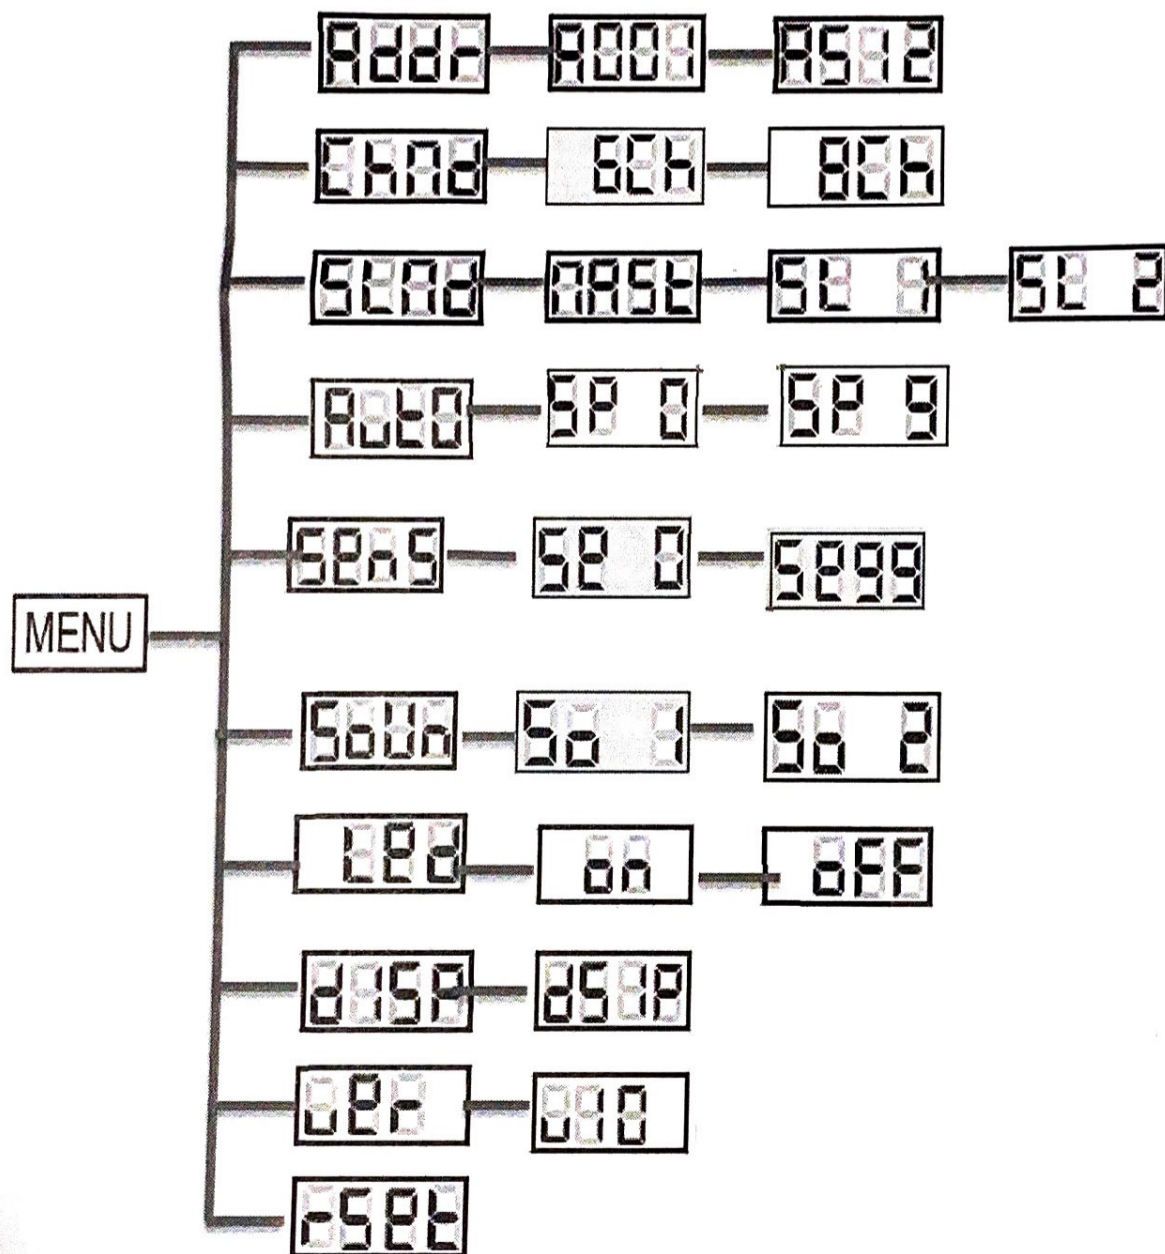

173~187		Function 12
		188~202		Function 13
		203~217		Function 14
		218~232		Function 15
		233~247		Function 16
		248~255		Auto/Sound Control
Ch4		000~255	Movement Speed	Movement Speed From Slow to Fast
Ch5		000~015	Colour Chase	No Function
		015~035		Chase 1
		036~056		Chase 2
		057~076		Chase 3
		078~097		Chase 4
		098~117		Chase 5
		118~138		Chase 6
		139~159		Chase 7
		160~179		Chase 8
		180~200		Chase 9
		201~220		Chase 10
		221~241		Chase 11
	242~255	Chase 12		
Ch6		000~255	Chase Speed	From Slow to Fast

- > DMX ADDRESS SELECTION
- > DMX CHANNEL SELECTION
- > MASTER-SLAVE SELECTION
- > AUTO SPEED SELECTION
- > SOUND CONTROL SENSITIVITY ADJUSTMENT
- > SOUND CONTROL EFFECT SELECTION
- > DIGITAL DISPLAY SWITCH
- > DISPLAY DISPLAY FLIP SETTING
- > CURRENT SOFTWARE VERSION
- > RESET